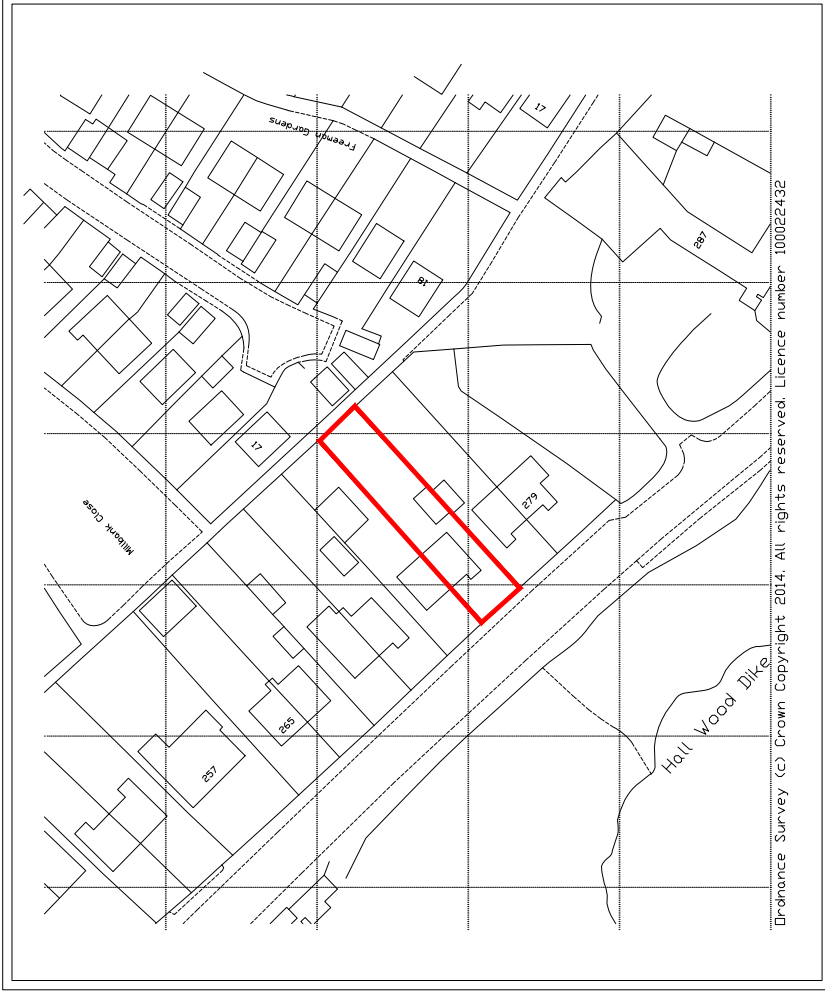

DO NOT SCALE FROM THIS DRAWING
EXCEPT FOR THE PURPOSES OF LOCAL
AUTHORITY PLANNING

Location Plan 1:1250

275 SPRINGWOOD LANE - SHEFFIELD

Rev	Date	Remarks

DK DESIGNS
FUTURE PROJECTS TODAY

96 BLACKBURN DRIVE
CHAPELTOWN

Date: June 17

Drawn Number: 201779/01

Drawn By: