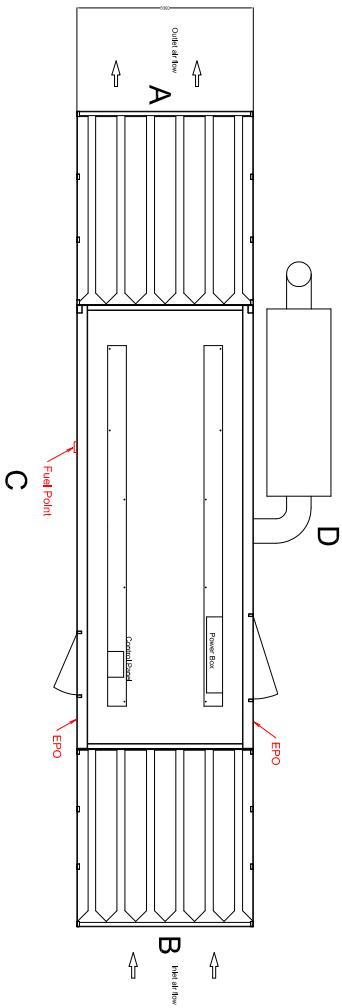

View on D

View on C

View on A

View on B

View on B

NOTES  
ATTENUATED SHEET STEEL CONTAINER  
FINISHED IN MOSS GREEN

RIGHT HANDED GAS GENERATOR

SCALE	1:50 @ A1	ECCLESFIELD (GRID REF: SK363944)																		
DATE	18/11/16	ATTENUATED SHEET STEEL CONTAINER																		
DRAWN	KOMM	RIGHT HANDED GAS GENERATOR																		
CHECKED	KC																			
APPROVED	AJ																			
REV	DATE	BY	DATE	BY	DATE	BY	DATE	BY	DATE	BY	DATE	BY	DATE	BY	DATE	BY	DATE	BY	DATE	BY
															PROJECT REF: G000240-1017-B-D15 TO: SK363944 FROM: SK363944					
															PROJECT: PEAK POWER CONNECTIONS LTD DRAWING NO: G000240-1017-B-D15					