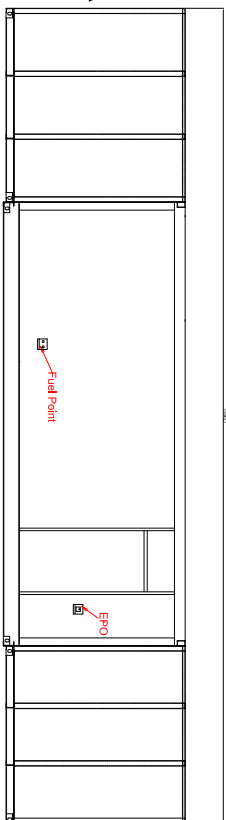

View on D

View on C

View on A

View on B

View on B

NOTES  
ATTENUATED SHEET STEEL CONTAINER  
FINISHED IN MOSS GREEN

RIGHT HANDED GAS GENERATOR

SCALE	1:50 @ A1	ECCLESFIELD (GRID REF: SK363944)																		
DATE	18/11/16	ATTENUATED SHEET STEEL CONTAINER																		
DRAWN	KOMM	RIGHT HANDED GAS GENERATOR																		
CHECKED	KC																			
APPROVED	AJ																			
REV	DATE	BY	DATE	BY	DATE	BY	DATE	BY	DATE	BY	DATE	BY	DATE	BY	DATE	BY	DATE	BY	DATE	BY
															PROJECT REF: G000240-1017-B-D15 TO: SK363944 FROM: SK363944					
															PROJECT: PEAK POWER CONNECTIONS LTD DRAWING NO: G000240-1017-B-D15					