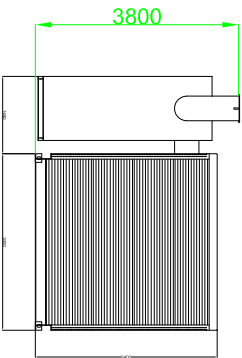

View on D

View on C

View on A

View on B

View on B

NOTES  
ATTENUATED SHEET STEEL CONTAINER  
FINISHED IN MOSS GREEN

RIGHT HANDED GAS GENERATOR

SCALE	1:50 @ A1	ECCLESFIELD (GRID REF: SK363944)																		
DATE	18/11/16	ATTENUATED SHEET STEEL CONTAINER																		
DRAWN	KOMM	RIGHT HANDED GAS GENERATOR																		
CHECKED	KC																			
APPROVED	AJ																			
REV	DATE	BY	DATE	BY	DATE	BY	DATE	BY	DATE	BY	DATE	BY	DATE	BY	DATE	BY	DATE	BY	DATE	BY
															PROJECT REF: G000240-1017-B-D15 TO: SK363944 FROM: SK363944					
															PROJECT: PEAK POWER CONNECTIONS LTD DRAWING NO: G000240-1017-B-D15					