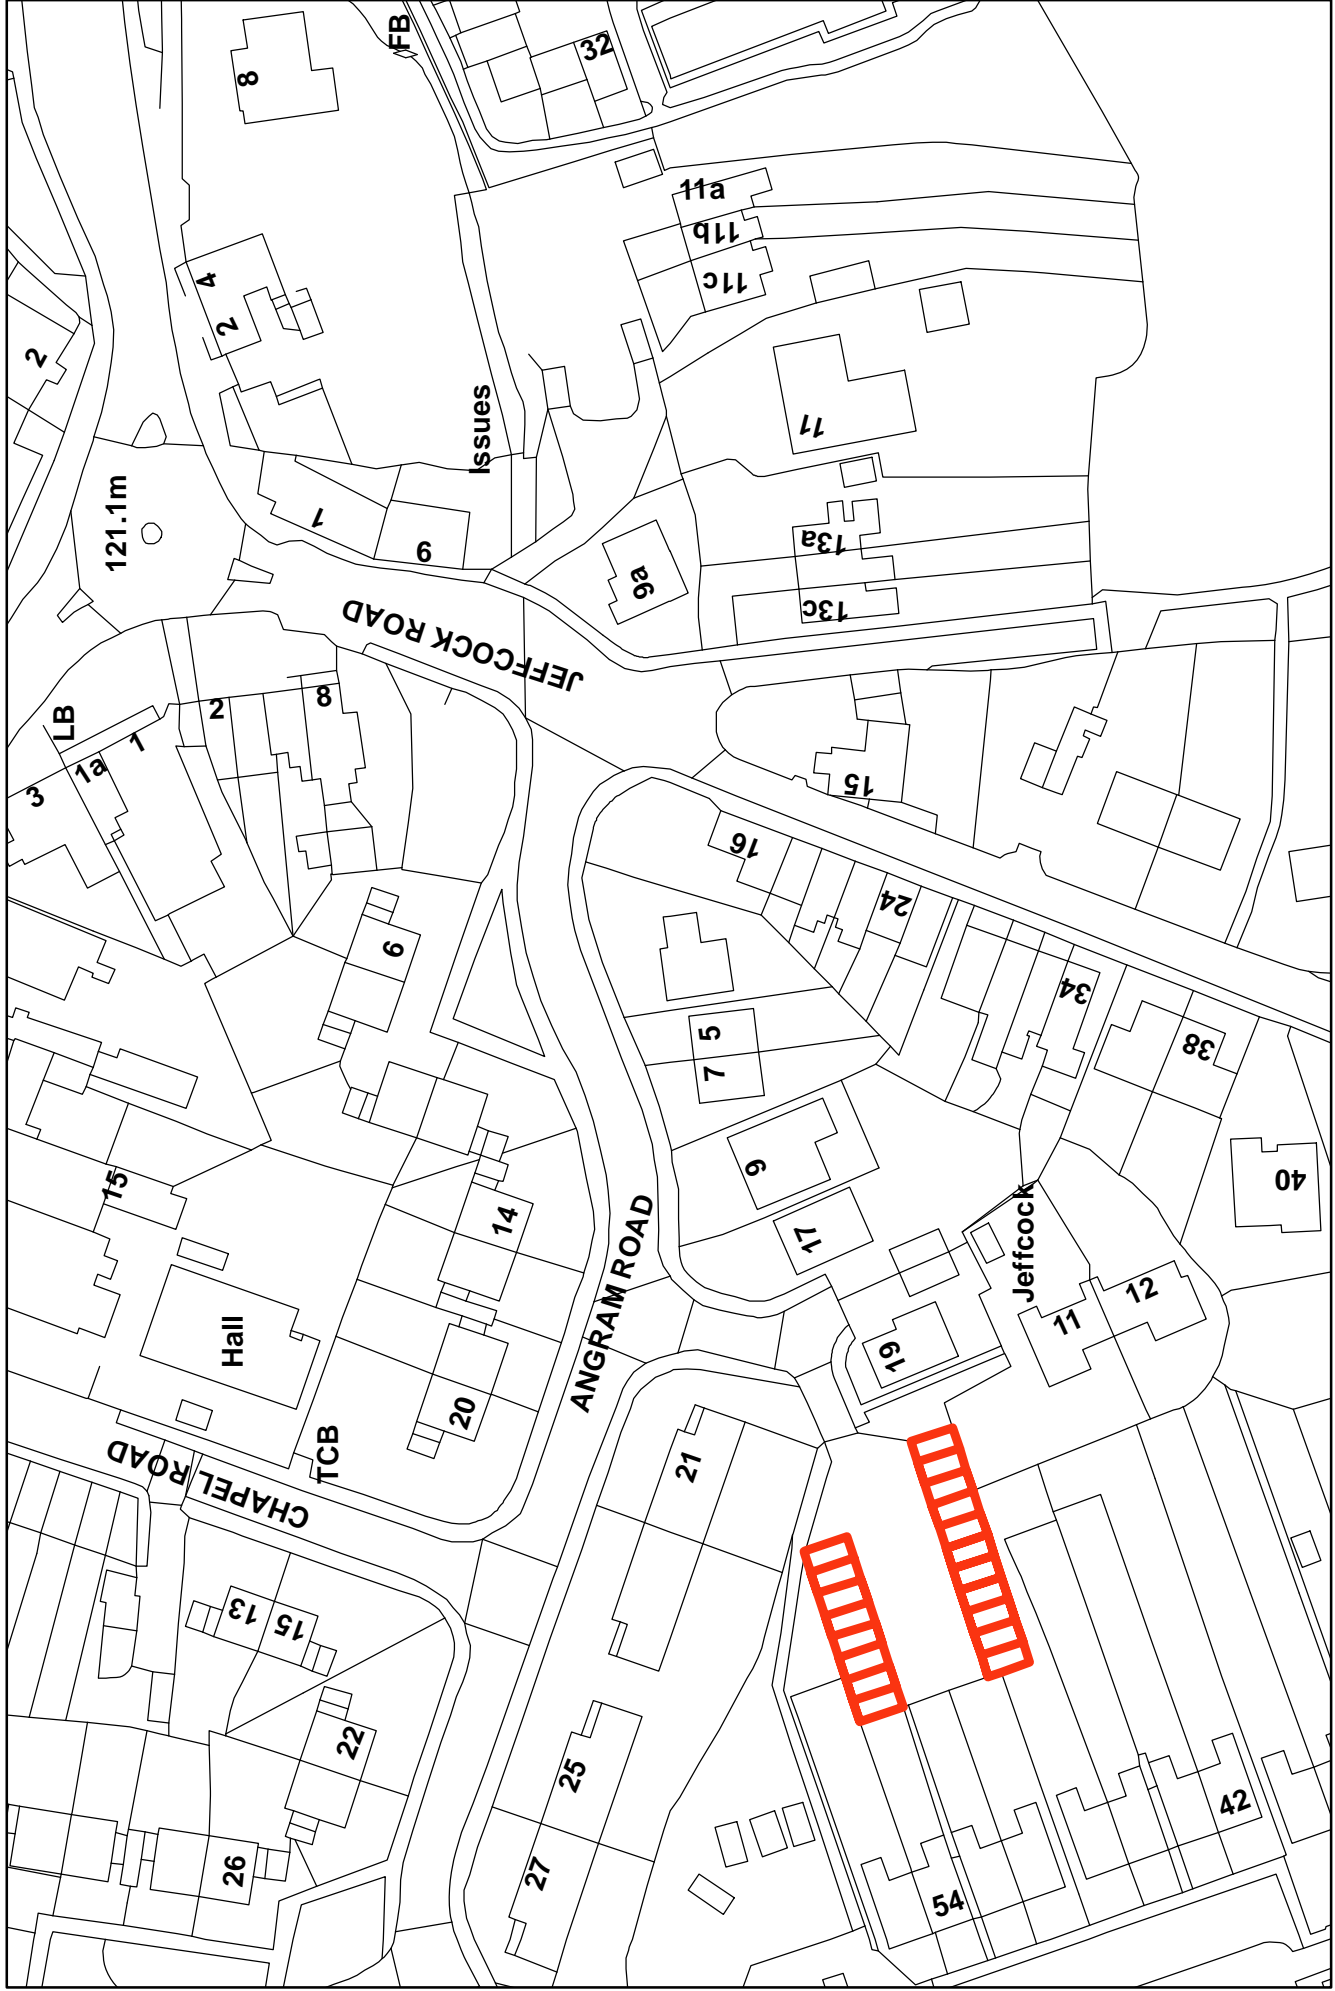

Garages - 1-19 Jeffcock Road

This map is reproduced from Ordnance Survey material with the permission of Ordnance Survey on behalf of the Controller of Her Majesty's Stationery Office © Crown copyright. Unauthorised reproduction infringes Crown copyright and may lead to prosecution or civil proceedings. 100018816 2012. Produced by Dean Poole, Asset Management Team, Sheffield Homes, 21 February 2013.

Scale = 1:500