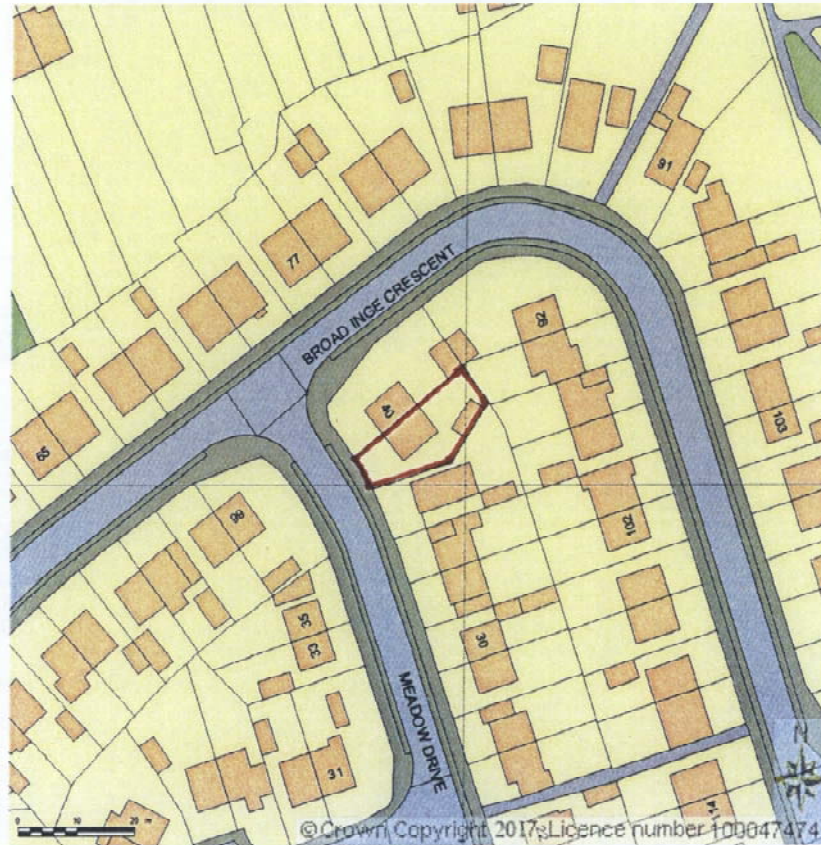

SITE LOCATION PLAN

AREA 2 HA

SCALE: 1:1250 on A4

CENTRE COORDINATES: 434392 , 396110

Supplied by Streetwise Maps Ltd

www.streetwise.net

Licence No: 100047474

16:52:14 13/02/2017