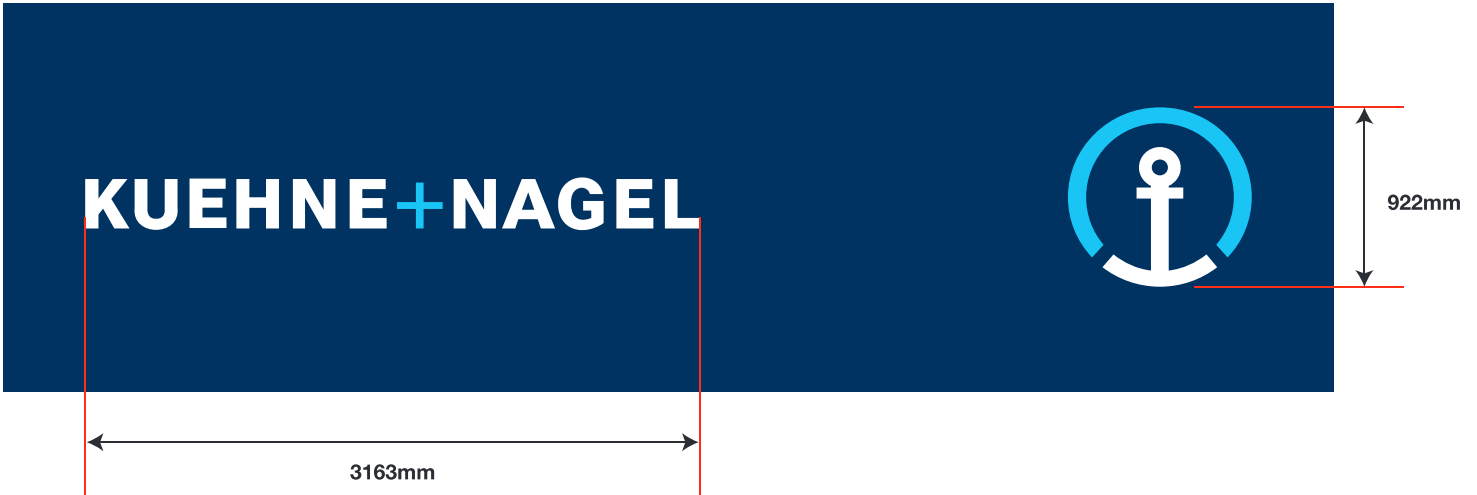

S Item A

Qty 1

Retroframe flex face, non illuminated printed skin, powdercoated RAL5013 K+N Blue

Size: 6850mm x 2000mm

Scale 1:10

Magna Signs 2 Eastboro Fields Hemdale Business Park Nuneaton CV11 6GL Tel: 024 7632 0032 Fax: 024 7632 9950

Client: Kuehne & Nagel

Project: Sheffield Building Sign

Estimator: Dave Comley

Artwork:

Signage Colours

Job No: 17581

Issue: 1

Date: 21/8/18

Designer: Sam Hillier

Page: 1 of 4