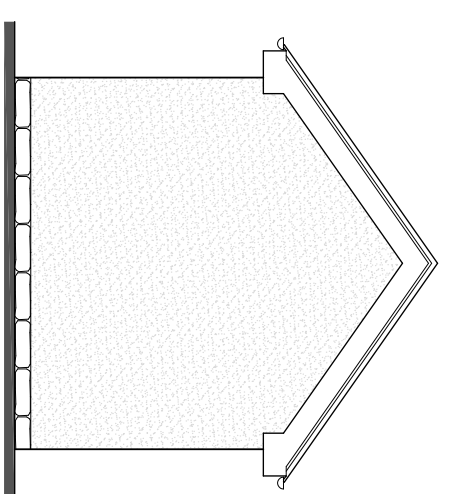

rear elevation Scale: 1/50