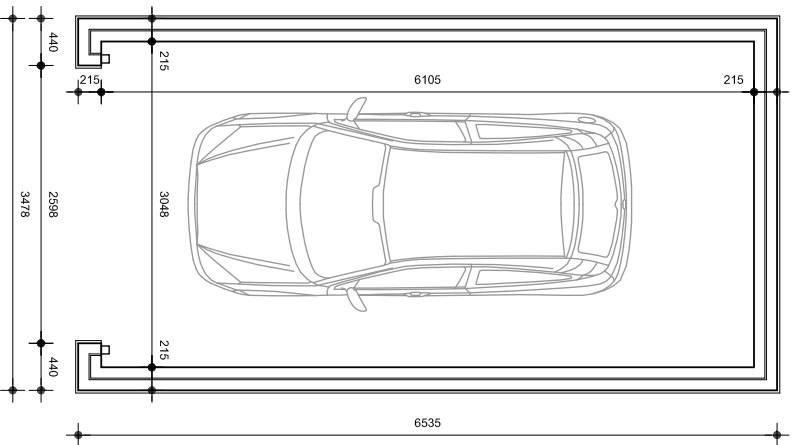

ground floor plan Scale: 1/50

TITLE
SINGLE GARAGE

PROJECT
PROPOSED DEVELOPMENT
WITHIN THE CURTLAGE OF
348 THE WHEEL
ECCLESFIELD
SHEFFIELD
S35 9ZB

FOR
MR & MRS ECCLES

SCALE (A3) 1/50 **DATE** JUL 2018 **DRAWN** TTB

PROJECT NO	DRAWING NO	REVISION
372	04	-

Barber Design Limited
21 Mountbatten Drive
Burncross
Sheffield
S35 1WF
Tel: (0114) 2460608
Mob: 0776 7072109
Email: todd@barberdesignltd.co.uk