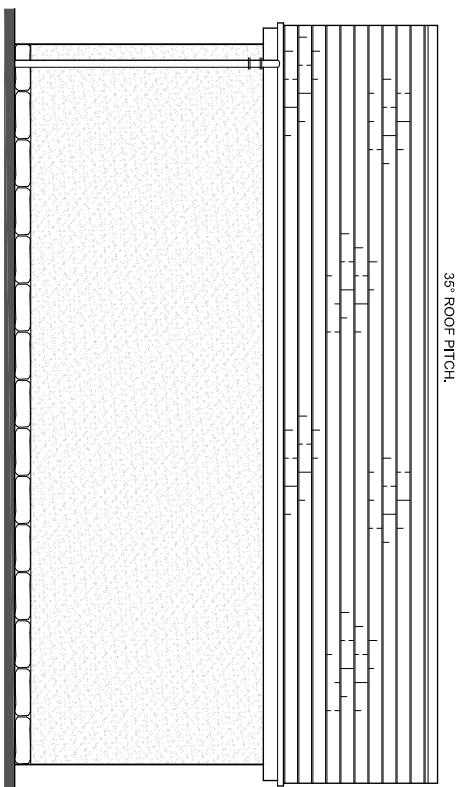

side elevation Scale: 1/50