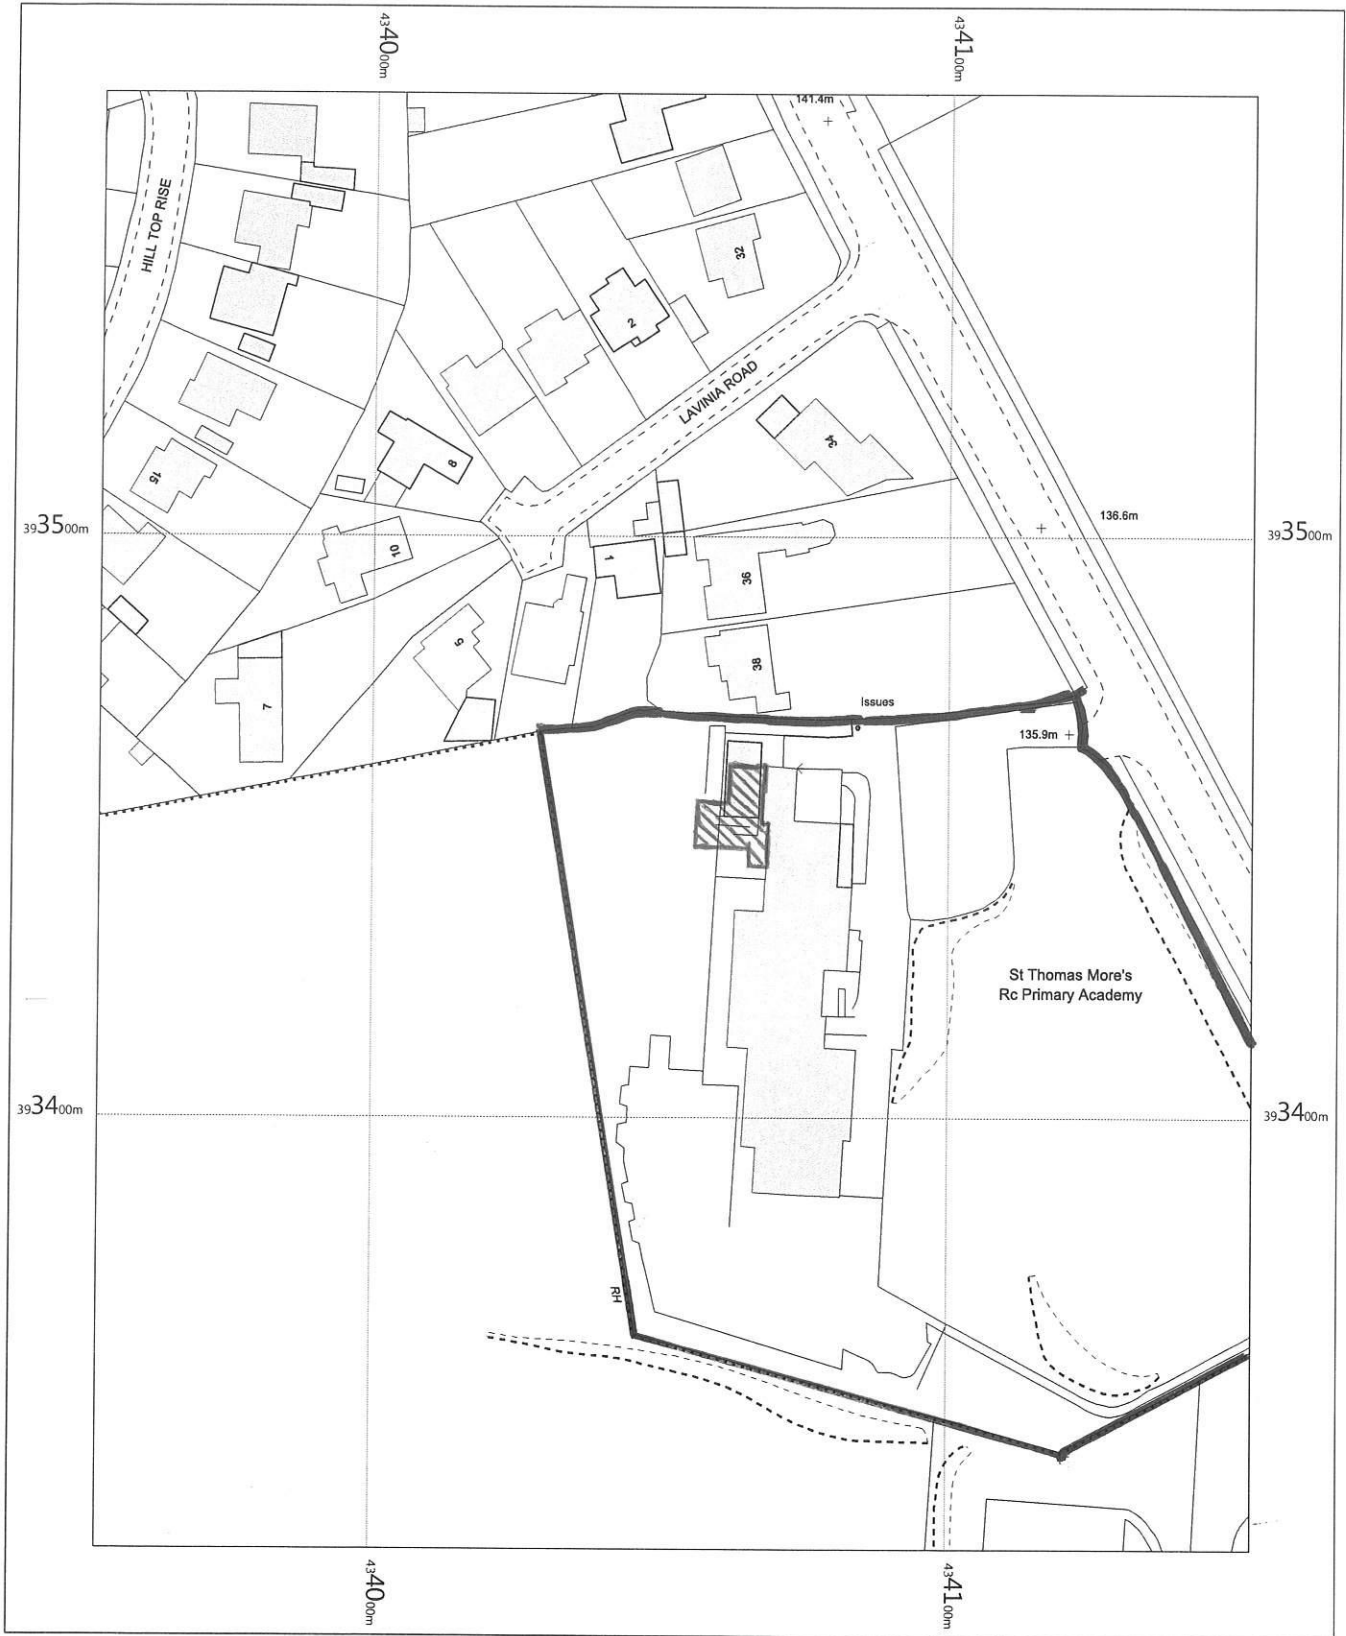

# St Thomas More School

- Area of works (Application Site)
- site Boundary

OS MasterMap 1250/2500/10000 scale  
 Thursday, August 2, 2018, ID: BW1-00732073  
[maps.blackwell.co.uk](http://maps.blackwell.co.uk)

1:1250 scale print at A4, Centre: 434053 E, 393451 N

©Crown Copyright and database rights 2017 OS 100019980

**BLACKWELL'S**  
**MAPPING SERVICES**  
 PERSONAL & PROFESSIONAL MAPPING  
[www.blackwellmapping.co.uk](http://www.blackwellmapping.co.uk)