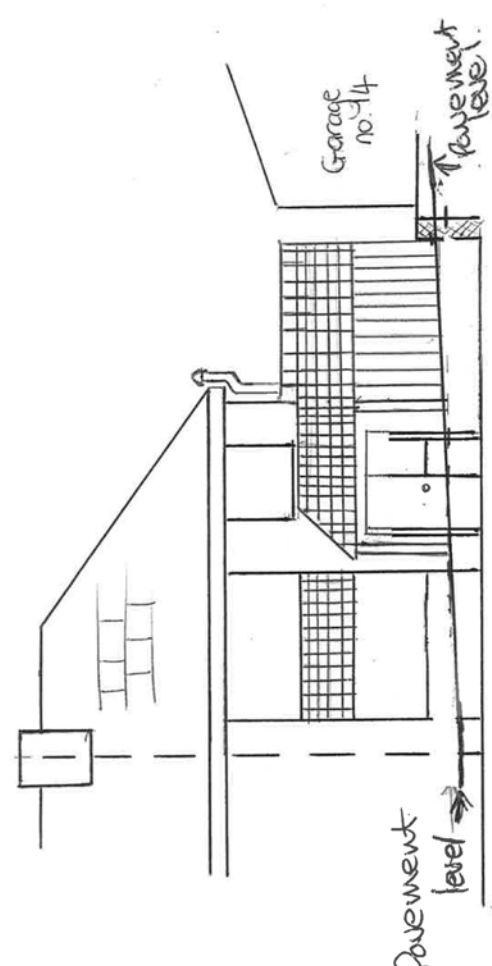

16 Hazel Grove
Chapelton
Sheffield
S35 1TW
j.scurfield@yahoo.co.uk

Proposed extension
April 2018
Drawing no. CG

SIDE ELEVATION AS PROPOSED

FRONT ELEVATION AS PROPOSED

SIDE ELEVATION AS PROPOSED