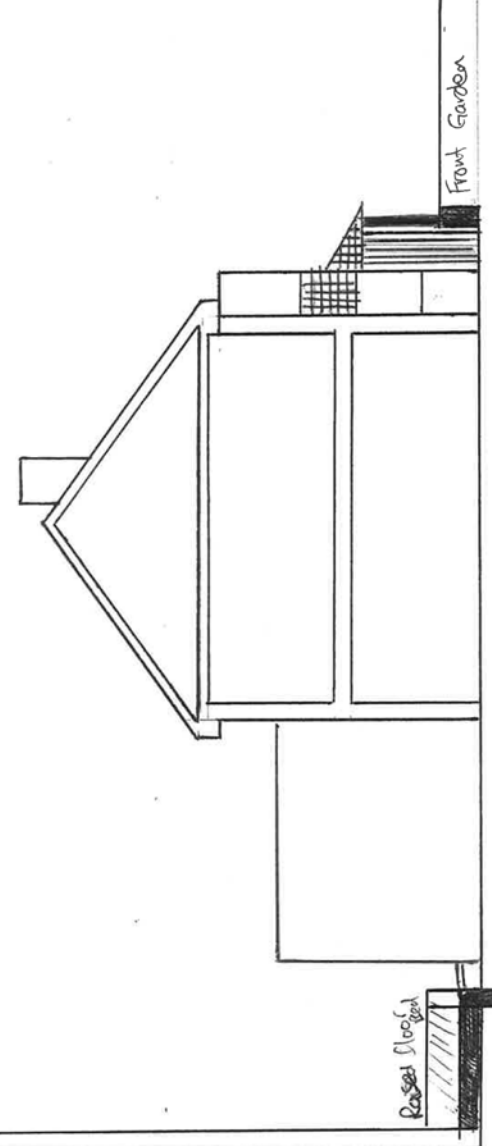

16 Hazel Grove
Chapelton
Sheffield
S35 1TW
j.scurfield@yahoo.co.uk

Proposed extension
April 2018
Drawing no. CG

SIDE ELEVATION AS PROPOSED

FRONT ELEVATION AS PROPOSED

SIDE ELEVATION AS PROPOSED