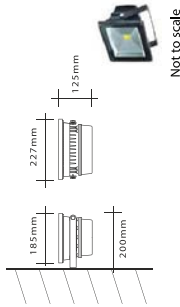

Sign F - Scale 1:20

Sign E
5No. LED flood lights
G/CL5900/4600mm D185mm