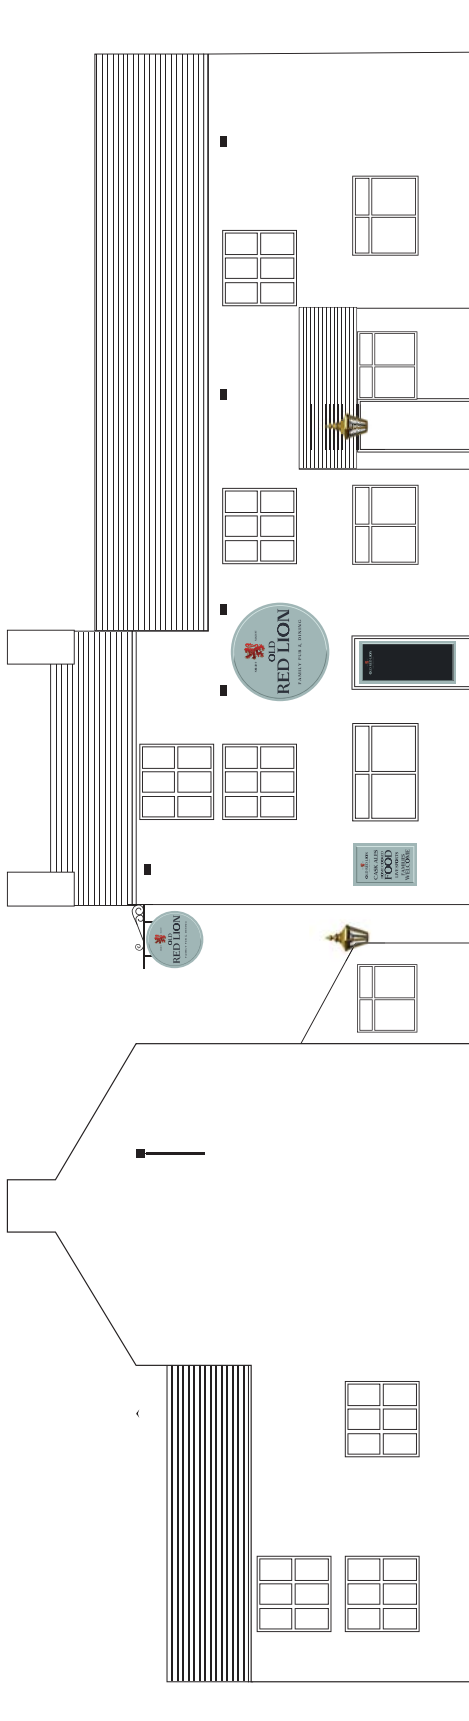

Front Elevation Scale -1:100

PLANNING
SITE DETAILS

W0007281

ENTERPRISE INNS

OLD RED LION

GRENOSIDE

12 03 18cc

Side Elevation Scale -1:100