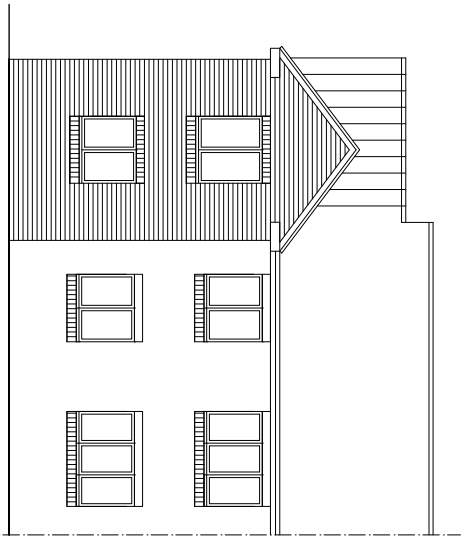

Mr & Mrs Hobson

Front Elevation

Side Elevation

Rear Elevation

gf plan

ff plan

Side Elevation

REVISION
 PLANS AS PROPOSED
 PROPOSED 2 STOREY SIDE
 EXTENSION TO PROPERTY
 AT
 28 HAGUE LANE
 HIGH GREEN
 SHEFFIELD
 S35 4HA

FOR
 MR & MRS HOBSON

Drawn by: **Adam Crosswell**
 Checked by: **Adam Crosswell**
 Date: 28/11/2016

Project No: **476159**
 Revision: **03**
 Date: **28/11/2016**

Adam Crosswell
 4-Front Architects
 Lead View, 02 The Street,
 Langdon, Bristol, GL4 0
 Tel: 01275 352440
 Mob: 07743 064496