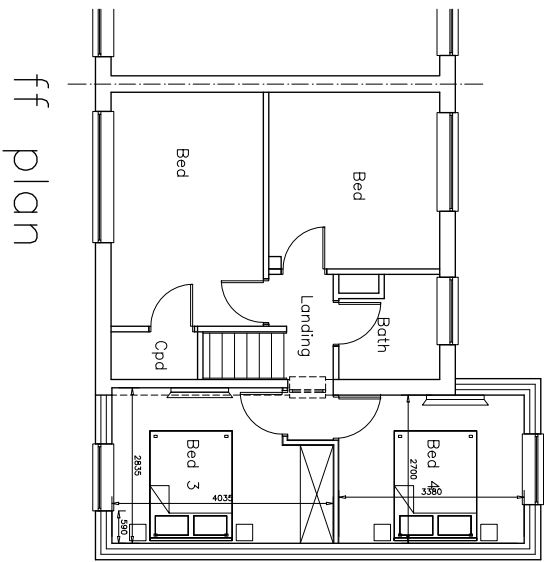

Mr & Mrs Hobson

Front Elevation

Side Elevation

Rear Elevation

gf plan

ff plan

Side Elevation

REVISION
 PLANS AS PROPOSED
 PROPOSED 2 STOREY SIDE
 EXTENSION TO PROPERTY
 AT
 28 HAGUE LANE
 HIGH GREEN
 SHEFFIELD
 S35 4HA

FOR
 MR & MRS HOBSON

Drawn by: **Adam Crosswell**
 Checked by: **Adam Crosswell**
 Date: 28/11/2016

Project No: **476159**
 Revision: **03**
 Date: **28/11/2016**

Adam Crosswell
 4-Front Architects
 Lead View, 02 The Street,
 Langdon, Bristol, GL4 0
 Tel: 01275 352440
 Mob: 07743 064496