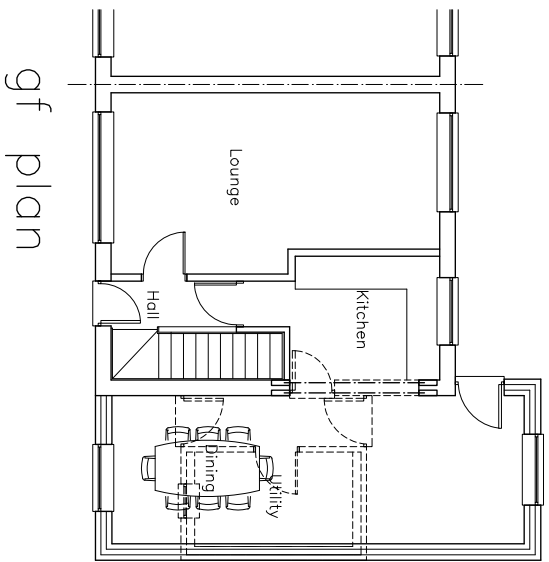

Mr & Mrs Hobson

Front Elevation

Side Elevation

Rear Elevation

gf plan

ff plan

Side Elevation

REVISION
 PLANS AS PROPOSED
 PROPOSED 2 STOREY SIDE
 EXTENSION TO PROPERTY
 AT
 28 HAGUE LANE
 HIGH GREEN
 SHEFFIELD
 S35 4HA

FOR
 MR & MRS HOBSON

Drawn by: **Adam Crosswell**
 Checked by: **Adam Crosswell**
 Date: 28/11/2016

Project No: **476159**
 Revision: **03**
 Date: **28/11/2016**

Adam Crosswell
 4-Front Architects
 Lead View, 02 The Street,
 Langdon, Bristol, GL4 0
 Tel: 01275 352440
 Mob: 07743 064496