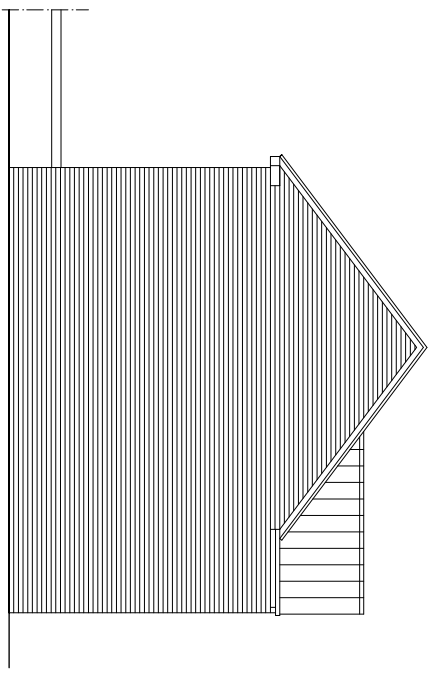

Mr & Mrs Hobson

Front Elevation

Side Elevation

Rear Elevation

gf plan

ff plan

Side Elevation

REVISION
 PLANS AS PROPOSED
 PROPOSED 2 STOREY SIDE
 EXTENSION TO PROPERTY
 AT
 28 HAGUE LANE
 HIGH GREEN
 SHEFFIELD
 S35 4HA

FOR
 MR & MRS HOBSON

Drawn by: **Adam Crosswell**
 Checked by: **Adam Crosswell**
 Date: 28/11/2016

Project No: **476159**
 Revision: **03**
 Date: **28/11/2016**

Adam Crosswell
 4-Front Architects
 Lead View, 02 The Street,
 Langdon, Bristol, GL4 0
 Tel: 01275 352440
 Mob: 07743 064496