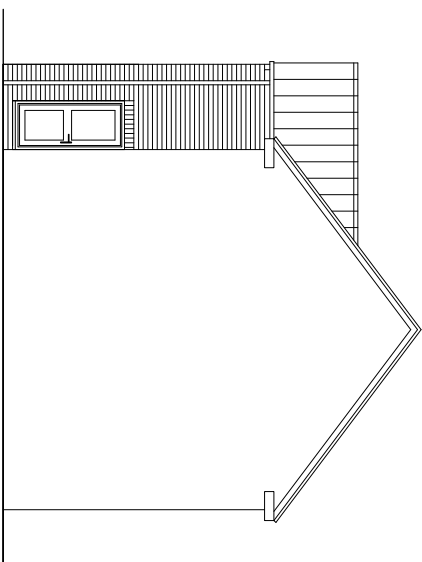

Mr & Mrs Hobson

Front Elevation

Side Elevation

Rear Elevation

gf plan

ff plan

Side Elevation

REVISION
 PLANS AS PROPOSED
 PROPOSED 2 STOREY SIDE
 EXTENSION TO PROPERTY
 AT
 28 HAGUE LANE
 HIGH GREEN
 SHEFFIELD
 S35 4HA

FOR
 MR & MRS HOBSON

Drawn by: **Adam Crosswell**
 Checked by: **Adam Crosswell**
 Date: 28/11/2016

Project No: **476159**
 Revision: **03**
 Date: **28/11/2016**

Adam Crosswell
 4-Front Architects
 Lead View, 02 The Street,
 Langdon, Bristol, GL4 0
 Tel: 01275 352440
 Mob: 07743 064496