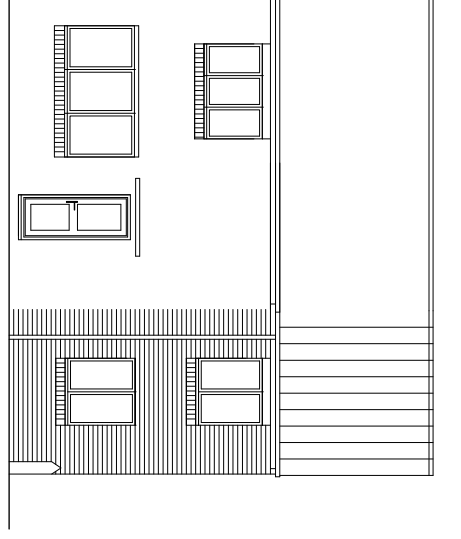

Mr & Mrs Hobson

Front Elevation

Side Elevation

Rear Elevation

gf plan

ff plan

Side Elevation

REVISION
 PLANS AS PROPOSED
 PROPOSED 2 STOREY SIDE
 EXTENSION TO PROPERTY
 AT
 28 HAGUE LANE
 HIGH GREEN
 SHEFFIELD
 S35 4HA

FOR
 MR & MRS HOBSON

Drawn by: **Adam Crosswell**
 Checked by: **Adam Crosswell**
 Date: 28/11/2016

Project No: **476159**
 Revision: **03**
 Date: **28/11/2016**

Adam Crosswell
 4-Front Architects
 Lead View, 02 The Street,
 Langdon, Bristol, GL4 0
 Tel: 01275 352440
 Mob: 07743 064496