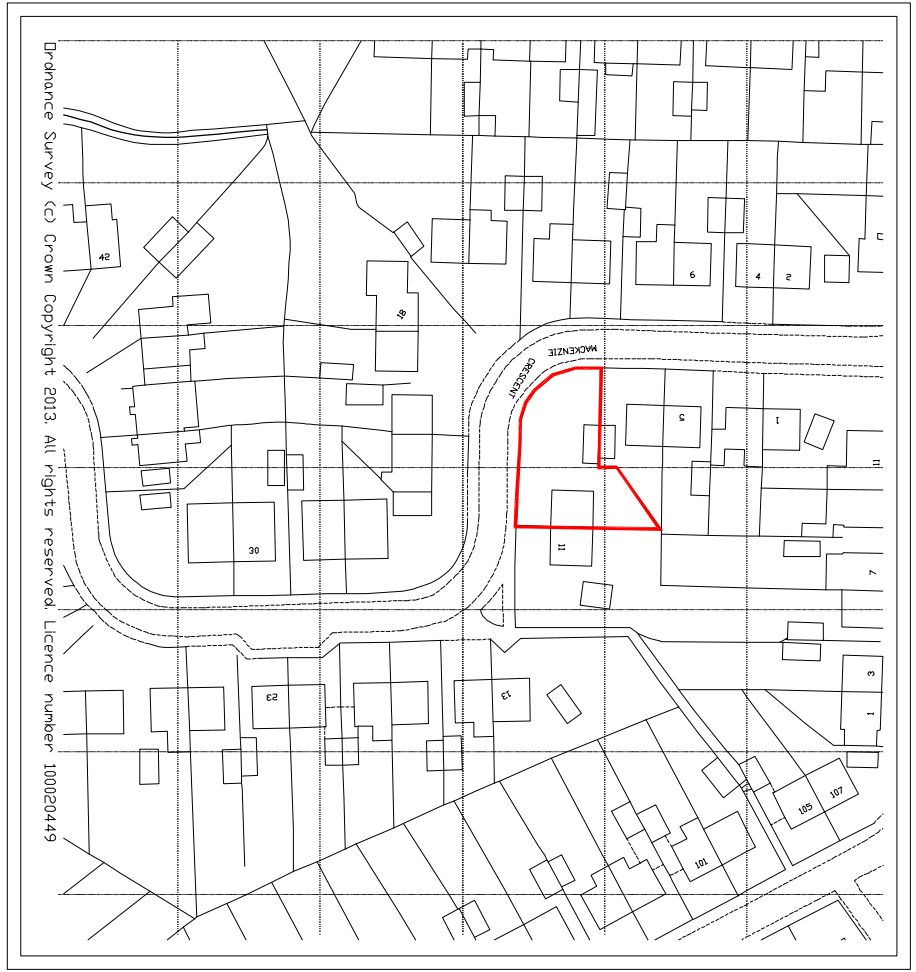

**ALL DIMENSIONS TO BE CHECKED ON SITE**

**ALL SUBJECT TO STRUCTURAL ENGINEERS CHECKS AND CALCULATIONS**

**DO NOT SCALE FROM THIS DRAWING. EXCEPT FOR THE PURPOSES OF LOCAL AUTHORITY PLANNING**

Location Plan 1:1250  
Meters 1:1250 @ A4

**L Newton**

9 Mackenzie Crescent - Chapelton - Sheffield  
Location Plan

Scale	1:1250	Date	May 13
Drawn by	2013/2401	Checked by	